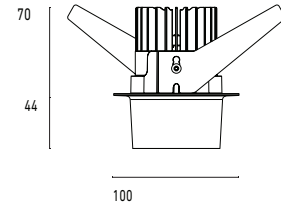

101 10 000323.023

Model

Name	Mono 100 Type 3 Recessed Downlighter
Finish	Structured Black
Area	Indoor

System

Power (Luminaire)	24W
Power (System)	27W
Voltage	240V-AC
Optics	Rotationally Symmetrical Direct 60°
Colour Temperature	3000°K
Luminous Flux	1939lm
TM30	Rf95 Rg103
CRI	Ra98
Lumen Maintenance	L90 B10 50000hrs
Chromaticity	<3 McAdam Step Ellipse
Articulation	Fixed
Cut-Out	
Ingress Protection	IP44
Control Device	Remote DALI (Included)
Class	III